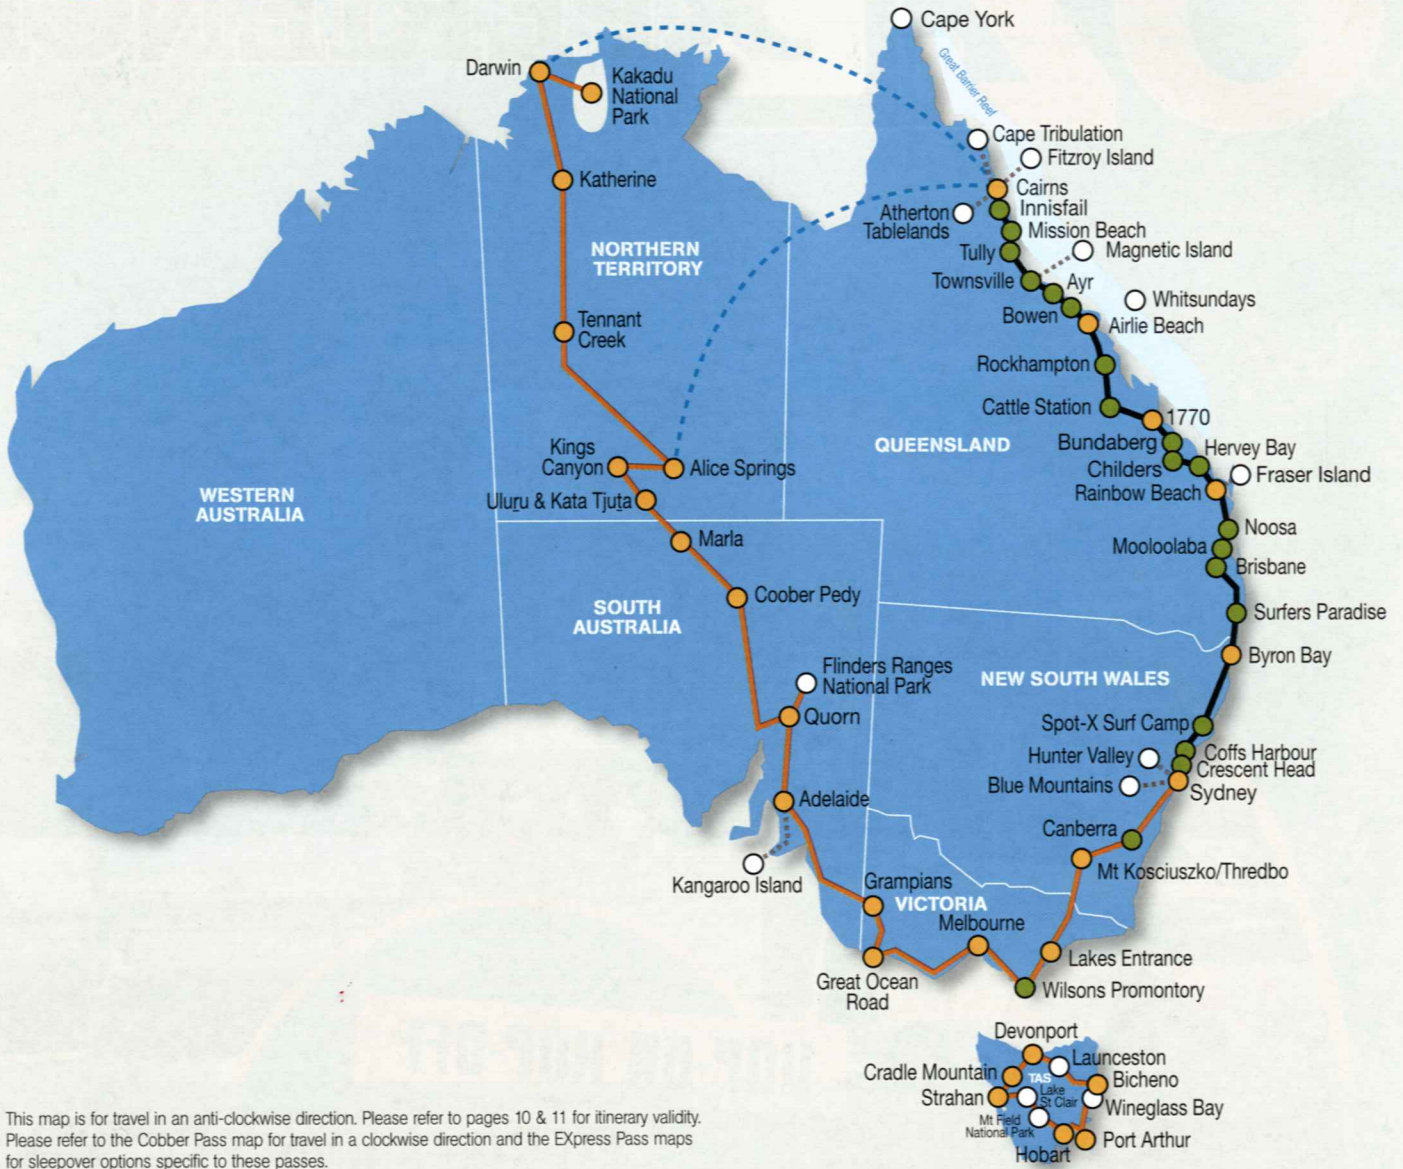

ROUTE MAP

OZ EXPERIENCE

This map is for travel in an anti-clockwise direction. Please refer to pages 10 & 11 for itinerary validity. Please refer to the Cobber Pass map for travel in a clockwise direction and the EXpress Pass maps for sleepover options specific to these passes.

Compulsory Sleepovers	Sydney to Cairns	Byron Bay	Rainbow Beach	1770	Airlie Beach
	Cairns to Sydney	Airlie Beach	1770	Rainbow Beach	Byron Bay

Australia Map Key	— Oz Experience Network	— Adventure Tours Australia Network Must See Optional Tours ¹ Own Arrangements ¹
● Compulsory Sleepover (Minimum 1 night stay required)	● Optional Sleepover	● Sleepover Not Permitted on Oz Express	○ Other Place of Interest	